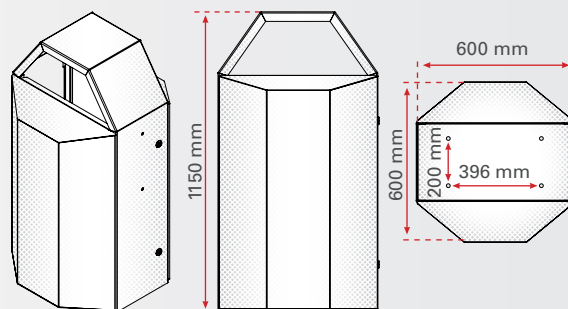

## STILE LIBERTY 60

- + Capacity 60 L
- + Measurements 400 x 800 mm
- + Material: stainless steel AISI 304 or painted steel
- + Material thickness: RST 1.5 mm and Fe 2 mm
- + Lock with triangle key
- + Emptied from the hinged door
- + Fitted with a zinc-coated inner rubbish bin
- + Standalone or mounted on a concrete base
- + Can be fitted with SLOPE ashtray (DUO model)

## STILE LIBERTY 120

- + Capacity 120 L
- + Measurements 500 x 1000 mm
- + Material: stainless steel AISI 304 or painted steel
- + Material thickness: RST 1.5 mm and Fe 2 mm
- + Lock with triangle key
- + Emptied from the hinged door
- + Fitted with a zinc-coated inner rubbish bin
- + Standalone or mounted on a concrete base
- + Can be fitted with SLOPE ashtray (DUO model)

## STILE LIBERTY 200

- + Capacity 200 L
- + Measurements 600 x 1200 mm
- + Material: stainless steel AISI 304 or painted steel
- + Material thickness: RST 1.5 mm and Fe 2 mm
- + Lock with triangle key
- + Emptied from the hinged door
- + Fitted with a zinc-coated inner rubbish bin
- + Standalone or mounted on a concrete base
- + Can be fitted with SLOPE ashtray (DUO model)