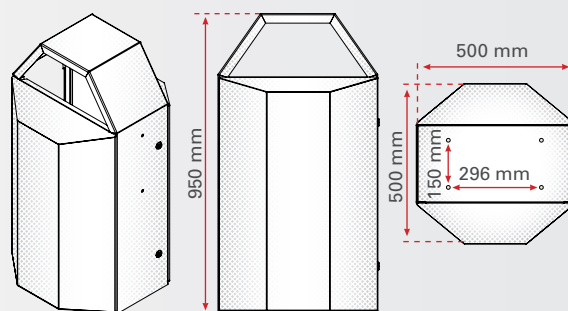

## STILE LIBERTY 60

- + Capacity 60 L
- + Measurements 400 x 800 mm
- + Material: stainless steel AISI 304 or painted steel
- + Material thickness: RST 1.5 mm and Fe 2 mm
- + Lock with triangle key
- + Emptied from the hinged door
- + Fitted with a zinc-coated inner rubbish bin
- + Standalone or mounted on a concrete base
- + Can be fitted with SLOPE ashtray (DUO model)

## STILE LIBERTY 120

- + Capacity 120 L
- + Measurements 500 x 1000 mm
- + Material: stainless steel AISI 304 or painted steel
- + Material thickness: RST 1.5 mm and Fe 2 mm
- + Lock with triangle key
- + Emptied from the hinged door
- + Fitted with a zinc-coated inner rubbish bin
- + Standalone or mounted on a concrete base
- + Can be fitted with SLOPE ashtray (DUO model)

## STILE LIBERTY 200

- + Capacity 200 L
- + Measurements 600 x 1200 mm
- + Material: stainless steel AISI 304 or painted steel
- + Material thickness: RST 1.5 mm and Fe 2 mm
- + Lock with triangle key
- + Emptied from the hinged door
- + Fitted with a zinc-coated inner rubbish bin
- + Standalone or mounted on a concrete base
- + Can be fitted with SLOPE ashtray (DUO model)