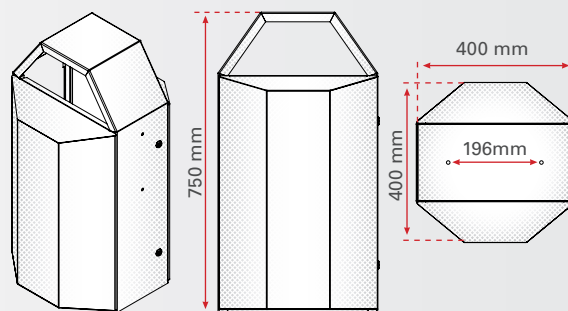

### STILE LIBERTY 60, 120 and 200 L

The shape, design and solid look of the STILE LIBERTY rubbish bin reminds one of European architecture between the two centuries, while being modern and trendy at the same time.

## STILE LIBERTY 60

- + Capacity 60 L
- + Measurements 400 x 800 mm
- + Material: stainless steel AISI 304 or painted steel
- + Material thickness: RST 1.5 mm and Fe 2 mm
- + Lock with triangle key
- + Emptied from the hinged door
- + Fitted with a zinc-coated inner rubbish bin
- + Standalone or mounted on a concrete base
- + Can be fitted with SLOPE ashtray (DUO model)

## STILE LIBERTY 120

- + Capacity 120 L
- + Measurements 500 x 1000 mm
- + Material: stainless steel AISI 304 or painted steel
- + Material thickness: RST 1.5 mm and Fe 2 mm
- + Lock with triangle key
- + Emptied from the hinged door
- + Fitted with a zinc-coated inner rubbish bin
- + Standalone or mounted on a concrete base
- + Can be fitted with SLOPE ashtray (DUO model)

## STILE LIBERTY 200

- + Capacity 200 L
- + Measurements 600 x 1200 mm
- + Material: stainless steel AISI 304 or painted steel
- + Material thickness: RST 1.5 mm and Fe 2 mm
- + Lock with triangle key
- + Emptied from the hinged door
- + Fitted with a zinc-coated inner rubbish bin
- + Standalone or mounted on a concrete base
- + Can be fitted with SLOPE ashtray (DUO model)