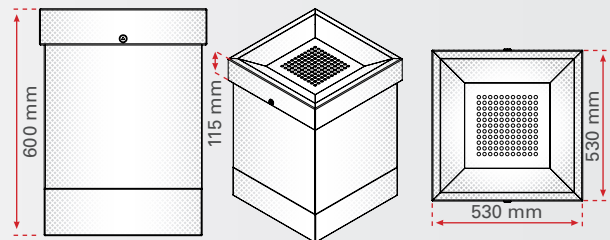

Recommended maintenance includes greasing the hinges and lock once or twice a year. SQUARE ashtrays come in two different sizes – L and XL.

SQUARE L

- + Measurements 300 x 300 x 600 mm
- + Material: stainless steel or painted steel
- + Material thickness: RST 1.5 mm and Fe 2 mm
- + Lock with triangle key
- + Fitted with a zinc-coated inner box
- + Includes a concrete base
- + Stainless steel has been brushed, painted version in RAL 9005
- + Other colours available

SQUARE XL

- + Measurements 500 x 500 x 600 mm
- + Material: stainless steel or painted steel
- + Material thickness: RST 1.5 mm and Fe 2 mm
- + Lock with triangle key
- + Fitted with a zinc-coated inner box
- + Includes a concrete base
- + Stainless steel has been brushed, painted version in RAL 9005
- + Other colours available