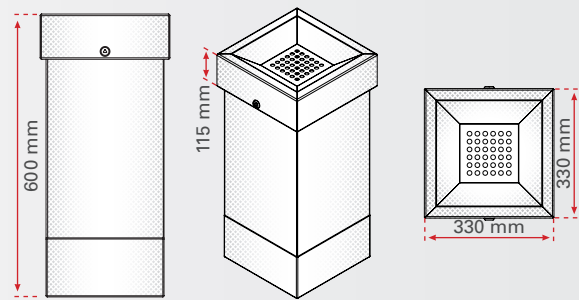

Our primary customers are homeowners, apartment associations, companies, cities and rural municipalities.

SQUARE L and XL

SQUARE ashtrays are made of stainless steel AISI 304 or common steel. The surface of the stainless steel model is brushed with GRID 240. The lower part of the painted model is black RAL 9005 and its upper part has a stainless steel finish.

Recommended maintenance includes greasing the hinges and lock once or twice a year. SQUARE ashtrays come in two different sizes – L and XL.

SQUARE L

- + Measurements 300 x 300 x 600 mm
- + Material: stainless steel or painted steel
- + Material thickness: RST 1.5 mm and Fe 2 mm
- + Lock with triangle key
- + Fitted with a zinc-coated inner box
- + Includes a concrete base
- + Stainless steel has been brushed, painted version in RAL 9005
- + Other colours available

SQUARE XL

- + Measurements 500 x 500 x 600 mm
- + Material: stainless steel or painted steel
- + Material thickness: RST 1.5 mm and Fe 2 mm
- + Lock with triangle key
- + Fitted with a zinc-coated inner box
- + Includes a concrete base
- + Stainless steel has been brushed, painted version in RAL 9005
- + Other colours available